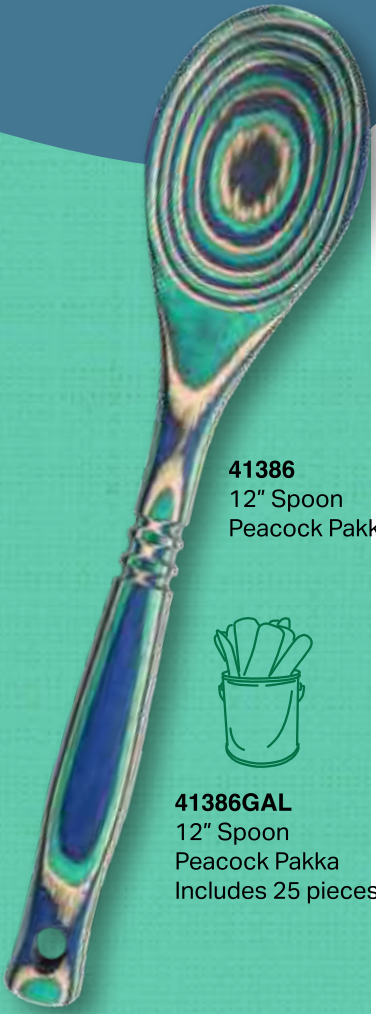

41315C
12" Salad Tong
Blue Pakka
carded

41323C
9" Salad Leaf
Blue Pakka
carded

peacock

41386
12" Spoon
Peacock Pakka

41386GAL
12" Spoon
Peacock Pakka
Includes 25 pieces

41387
12" Slotted Spoon
Peacock Pakka