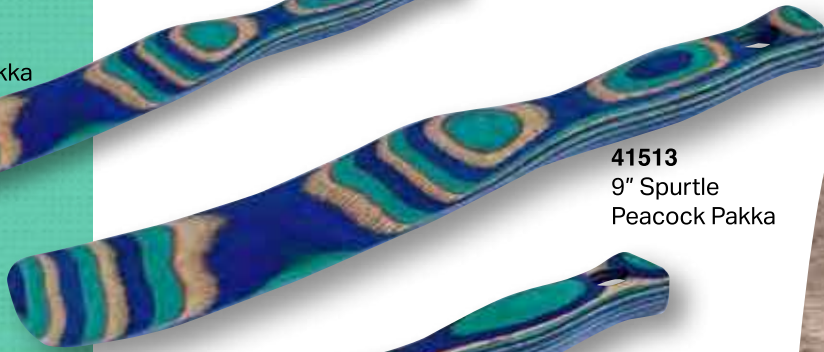

41504
Slim Spurtle
Peacock Pakka

41391
11" Spurtle
Peacock Pakka