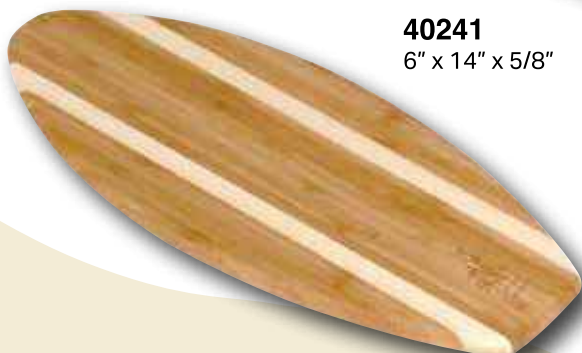

solana surf

Unique oblong board is perfect for slicing breads or baguettes and preparing and serving sandwiches. It also makes an attractive tray for serving assortments of cheese and cracker.