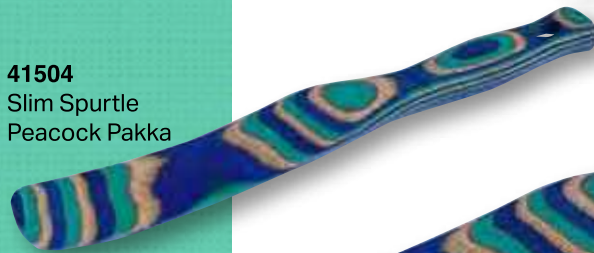

peacock

*Corner Spoon -
Unique design gets
into the corner of
pans, pots and bowls
to sweep them clean.*