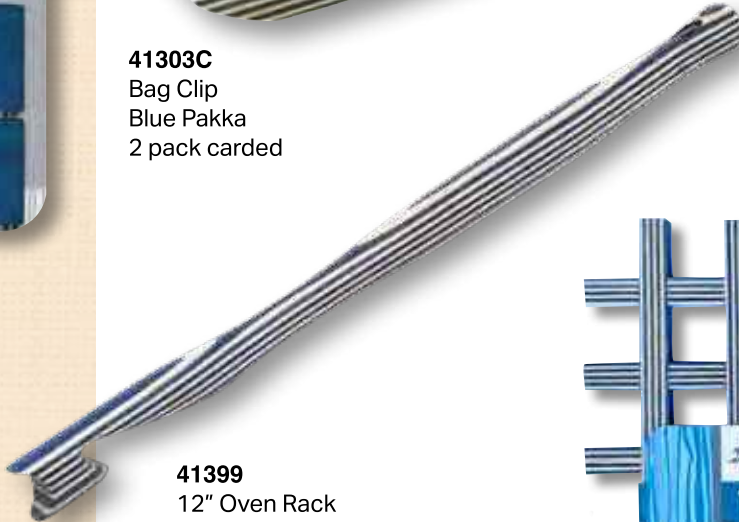

41399
12" Oven Rack
Puller/Pusher
Blue Pakka