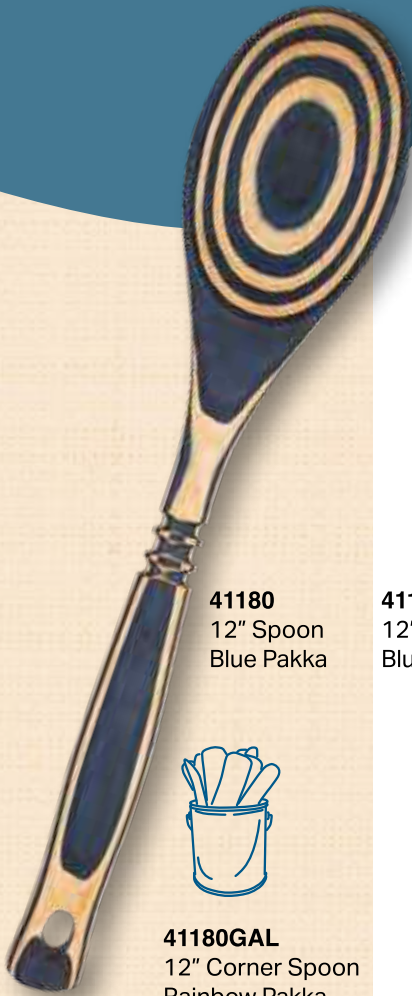

41036C
5" Salad Hands
Rainbow Pakka
carded

41312C
12" Salad Tong
Rainbow Pakka
carded

41320C
9" Salad Leaf
Rainbow Pakka
carded

41316C
12" Salad & Pasta Server
Rainbow Pakka
carded

PAKKA

blue

41180
12" Spoon
Blue Pakka