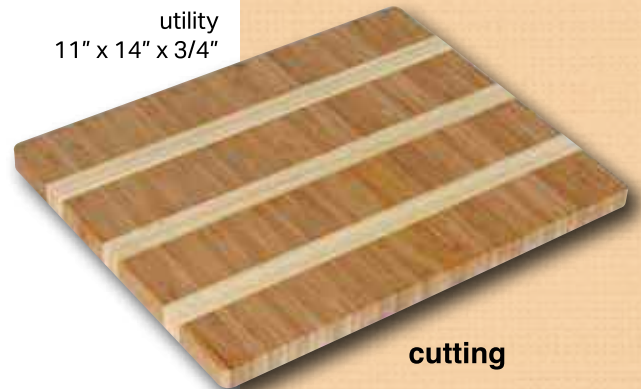

utility

40451
carving
12" x 18" x 3/4"

Gravy Groove

carving

40495
utility
11" x 14" x 3/4"

cutting

40240
7" x 23" x 5/8"

solana surf