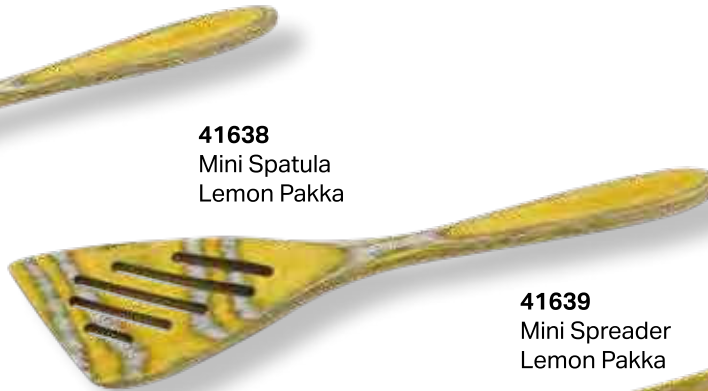

41639
Mini Spreader
Lemon Pakka