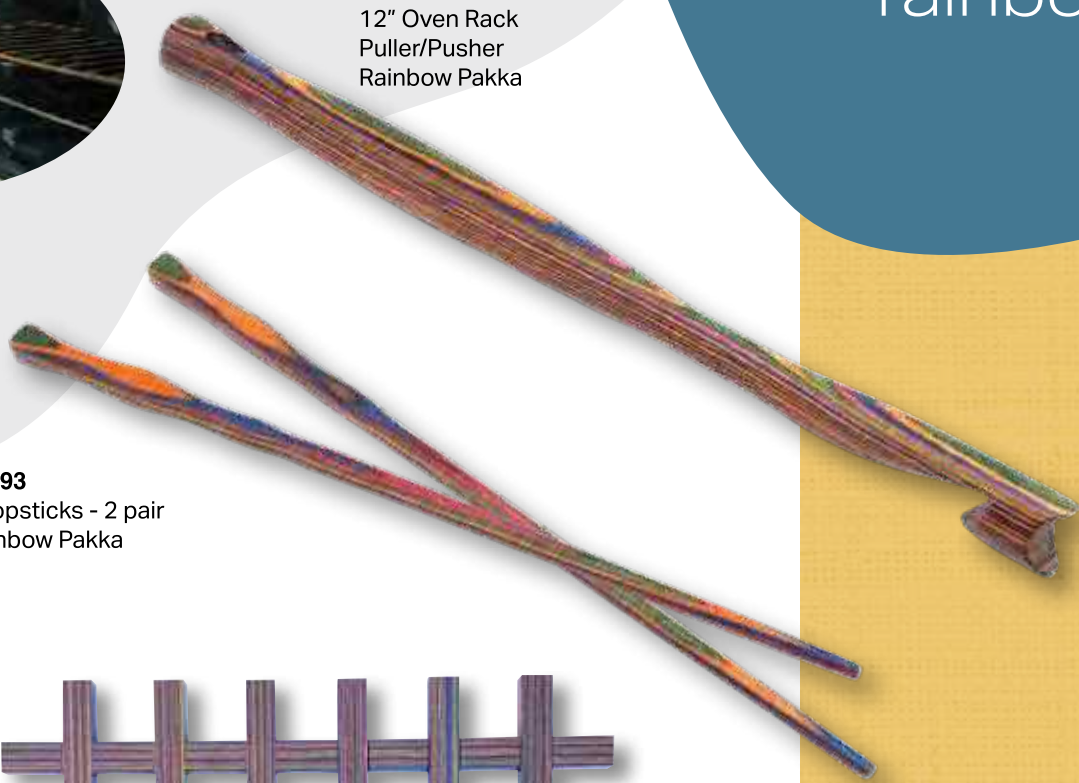

41393
Chopsticks - 2 pair
Rainbow Pakka