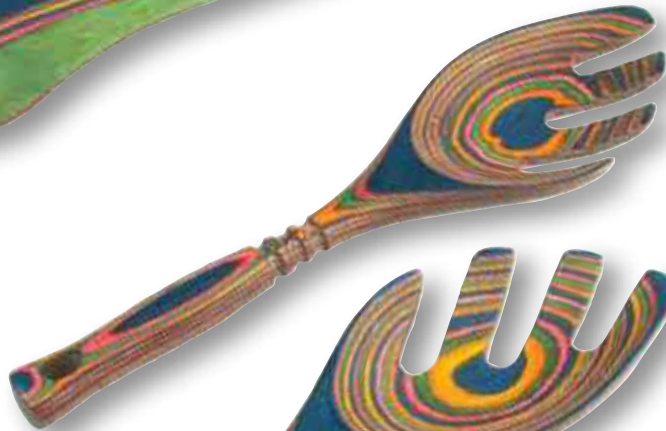

41320C
9" Salad Leaf
Rainbow Pakka
carded