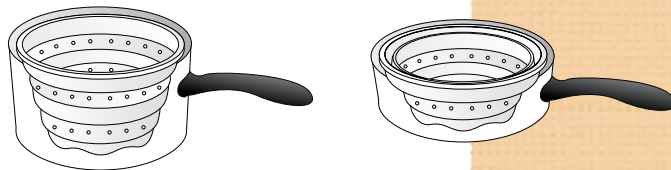

Use the colander for scraps, then remove it to empty them into your trash or compost.

Safe cutting surface for fine chef's knives.

bamboo
& silicone

40716
10" x 18"

Heat Resistant up to **450°** 

Vibrant Red 1795