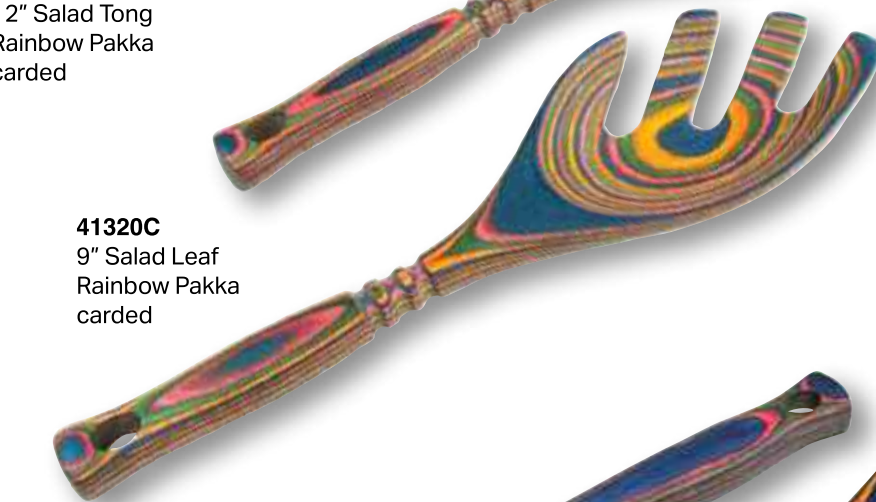

41316C
12" Salad & Pasta Server
Rainbow Pakka
carded