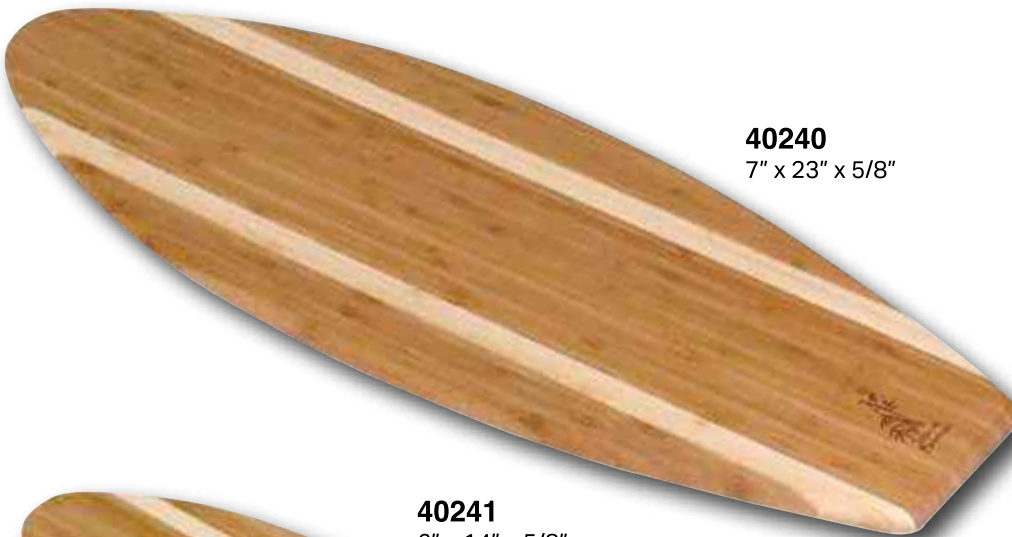

utility

40451
carving
12" x 18" x 3/4"

Gravy Groove

carving

40495
utility
11" x 14" x 3/4"

cutting

40240
7" x 23" x 5/8"

solana surf