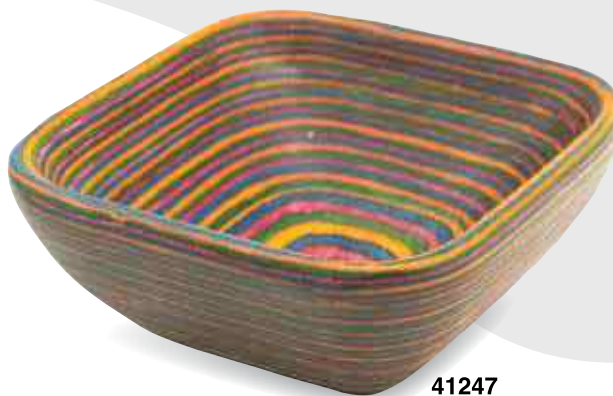

rainbow

41247
3.75" x 3.75" x 1.5"
Square Pinch Bowl
Rainbow Pakka