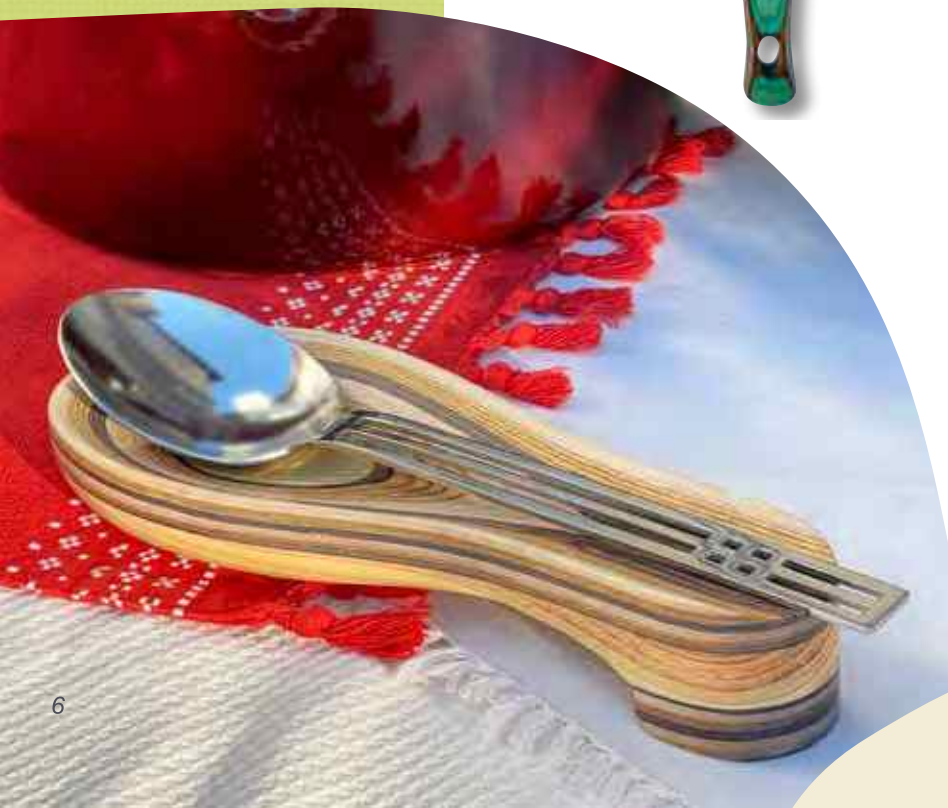

spoon rests

- Great for large spoons, ladles, spurtles, etc.
- Makes a great countertop accent
- Made from 100% premium Pakkawood
- High-quality construction

PAKKA