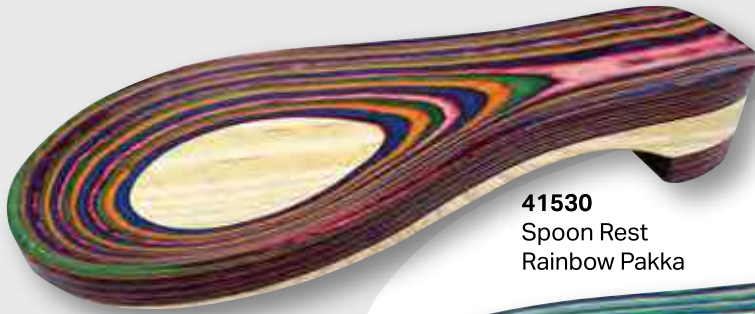

spoon rests