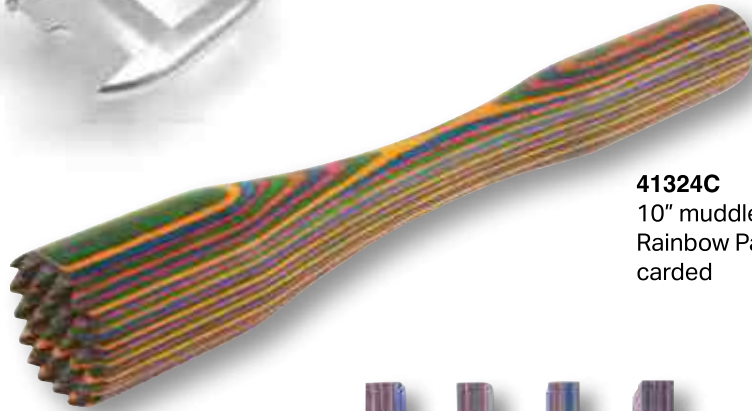

41324C
10" muddler
Rainbow Pakka
carded

41450
Coasters
Rainbow Pakka

41384C
Rainbow Pakka
Bottle Stopper
carded

PAKKA

41429
8.5" Stirrer
Rainbow Pakka

41033C
9" Tongs
Rainbow Pakka, carded

41444
Reamer
Rainbow Pakka