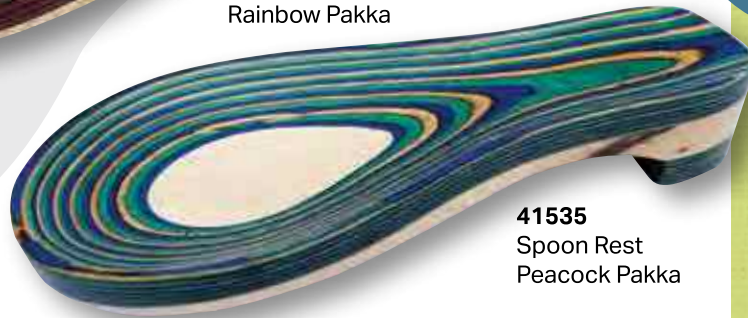

spoon rests

- Great for large spoons, ladles, spurtles, etc.
- Makes a great countertop accent
- Made from 100% premium Pakkawood
- High-quality construction

PAKKA

spoon rests

41530
Spoon Rest
Rainbow Pakka