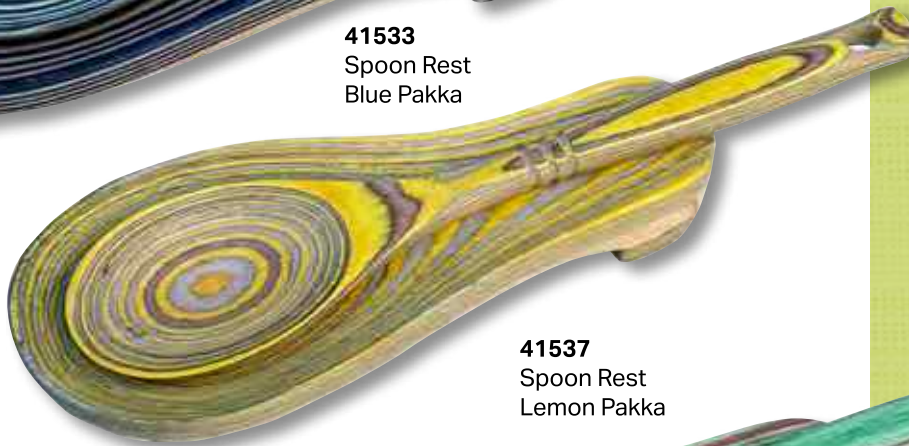

41533
Spoon Rest
Blue Pakka